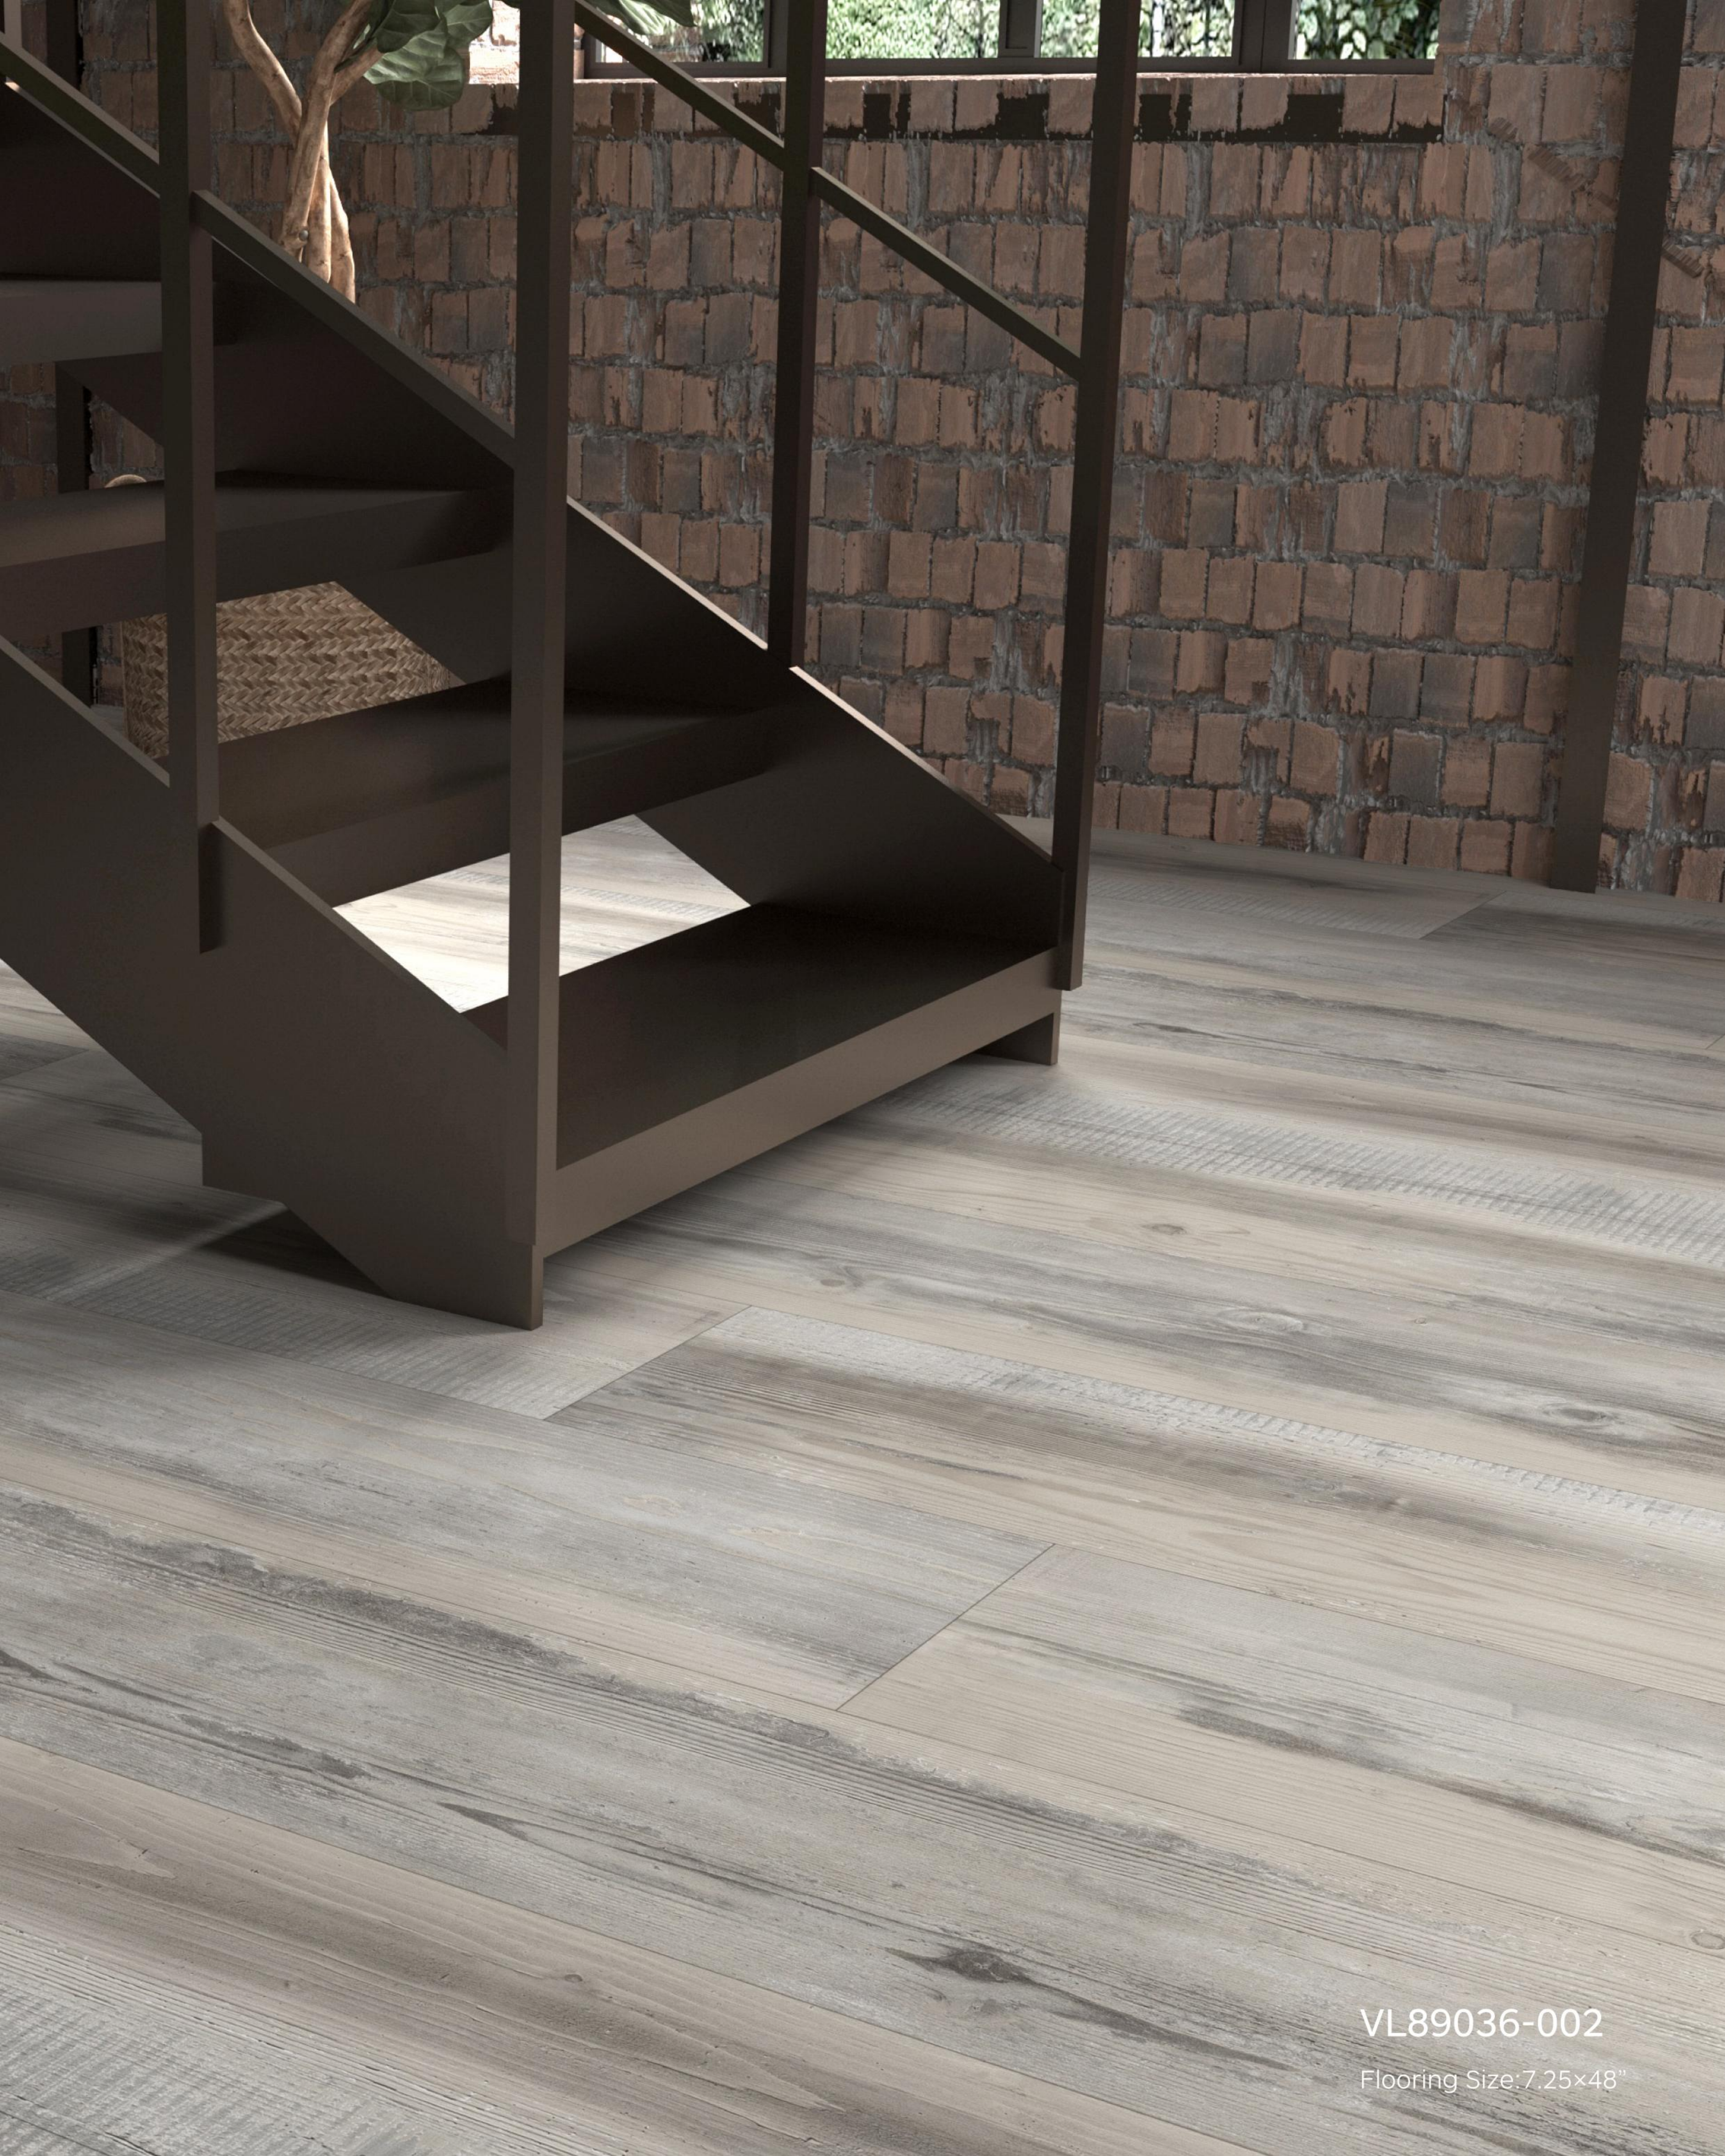

Layout Size :  
984×1270mm

VL89036-002

Flooring Size: 7.25x48"

When everything returns to its origin, true freedom and rebirth.

VL89036-002  
Flooring Size: 7.25x48"

YOUR DESIGN  
CONSULTANT